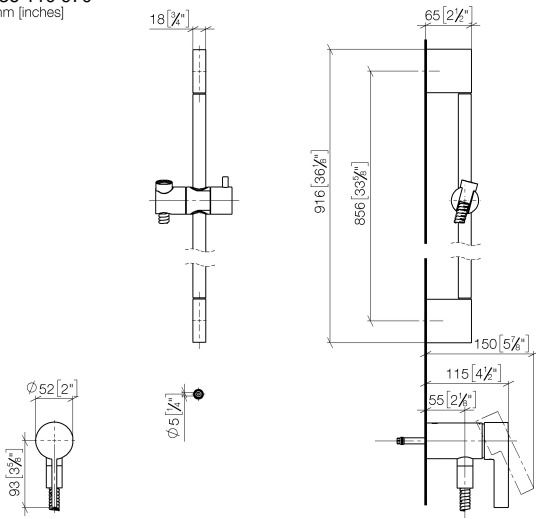

Concealed single-lever mixer with integrated shower connection with shower set without hand shower - Chrome

IMO

36 110 970

- metal shower hose 1750mm with integrated anti-twist protection
- slide bar
- Pipe diameter 18 mm

Required miscellaneous

	Concealed wall mounting - •min. recess depth 80 mm •max. recess depth 105 mm	35 050 970 90
--	---	---------------

Required miscellaneous

	Hand shower - Chrome	28 016 979-00
--	-----------------------------	---------------

Concealed single-lever mixer with integrated shower connection with shower set without hand shower - Chrome

IMO

36 110 970
mm [inches]

Certificates

Belgaqua_21-025- WRAS_2011027. LGA_29928.
27_1.

36 110 970

Spare parts list

No.	Item Number	Name	Quantity used	Delivery time
1	05 17 20 726 02 90	fixing set	1	2
2	09 31 11 049 90	pin	2	2
3	04 31 11 113 00 90	pin	2	2
4	08 17 97 054-00	holder	2	10
5	90 28 22 597 00-00	holder	1	10
6	28 322 970-00	Metal shower hose 1/2" x 3/8" x 1750 mm - Chrome	1	2
7	12 580 970-00	Slide unit - Chrome	1	10
9	36 050 970-00	Concealed single-lever mixer with integrated shower connection - Chrome	1	10